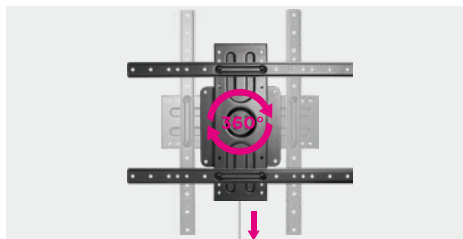

## Fixed TV Wall Mount

For Most 37"-80" flat & curved TVs

Screen Size  
**37"-80"**

VESA Compatible  
**200x200 300x200  
300x300 350x350  
400x200 400x300  
400x400 400x600  
600x400**

Profile to Wall  
**45mm/1.8"**

Weight Capacity  
**50kg/110lbs**

Screen Rotation  
**+180° - -180°**

Direction Indicator

Curved TV

### Landscape/Portrait Wall Mount for Flat Panel Display

**Magnetic Concealable Pull Strap**  
easy to hide when not in use

**Rotating Mounting Plate**  
for displaying TV in landscape or portrait  
orientation by a pull with a full 360° rotation

**Slide-in Mounting Plate**  
for quick attachment and detachment