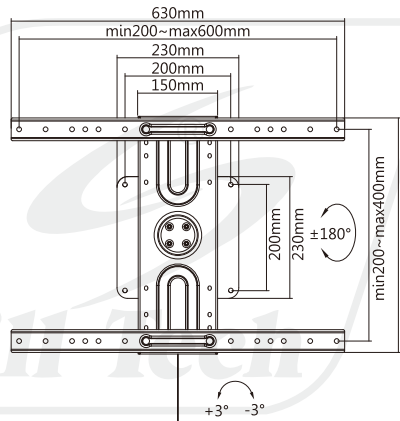

## Fixed TV Wall Mount

For Most 37"-80" flat & curved TVs

Screen Size  
**37"-80"**

VESA Compatible  
**200x200 300x200  
300x300 350x350  
400x200 400x300  
400x400 400x600  
600x400**

Profile to Wall  
**45mm/1.8"**

Weight Capacity  
**50kg/110lbs**

Screen Rotation  
**+180° - -180°**

Direction Indicator

Curved TV

### Landscape/Portrait Wall Mount for Flat Panel Display

**Magnetic Concealable Pull Strap**  
easy to hide when not in use

**Rotating Mounting Plate**  
for displaying TV in landscape or portrait  
orientation by a pull with a full 360° rotation

**Slide-in Mounting Plate**  
for quick attachment and detachment